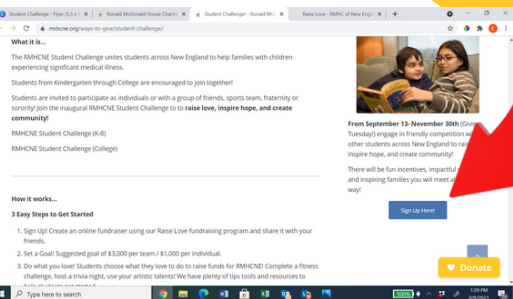

Ronald McDonald House Charities of New England Student Challenge

Setting up your
Raise Love team page

HOW DO I REGISTER Step 1

Visit www.RMHCNE.org
Click the "STUDENT
CHALLENGE" button at
the top!

Step 2

Find the "Sign Up Here"
button and click!