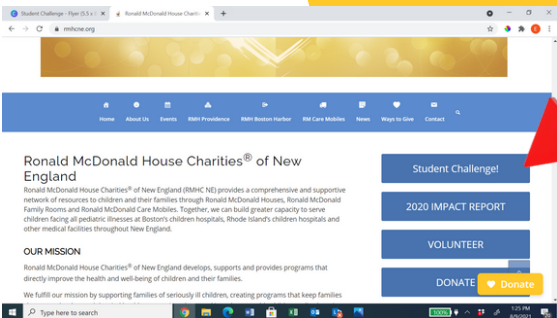

Ronald McDonald House Charities of New England Student Challenge

Setting up your
Raise Love team page

HOW DO I REGISTER Step 1

Visit www.RMHCNE.org
Click the "STUDENT
CHALLENGE" button at
the top!

Step 2

Find the "Sign Up Here"
button and click!